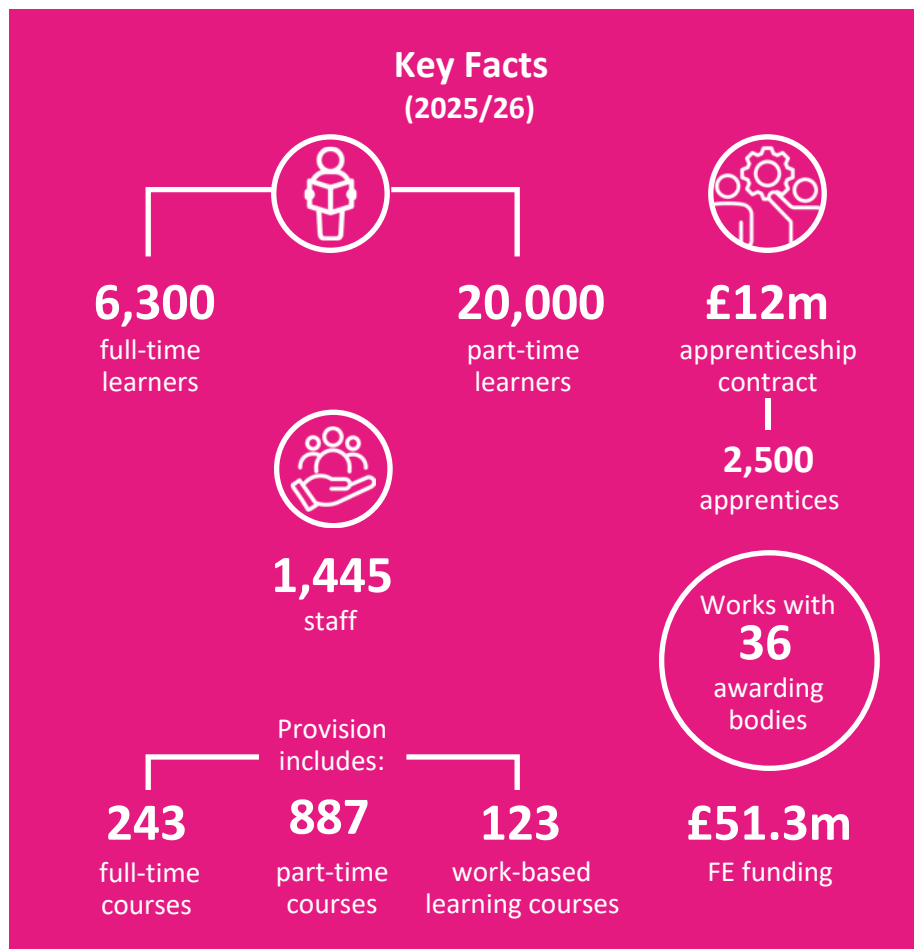

### Leadership

**Yana Williams, Chief Executive Officer**

- CEO since 2020
- Extensive national and regional FE sector experience
- ColegauCymru Co-Vice Chair